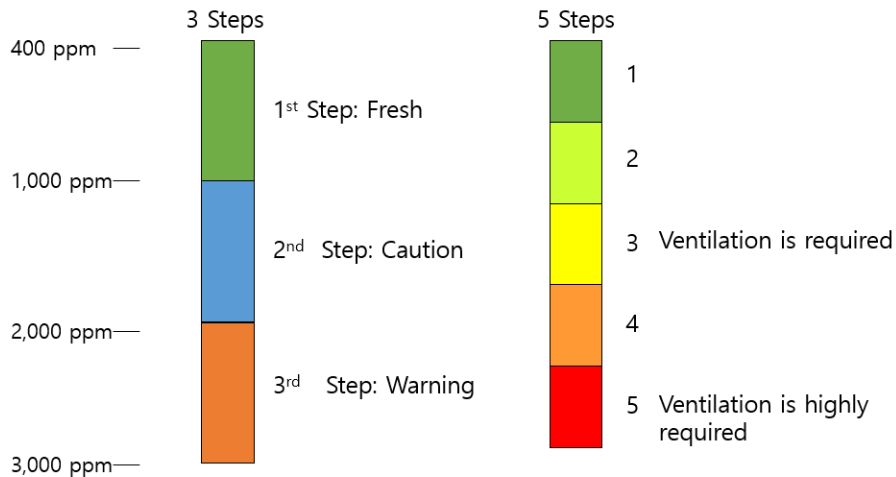

E X S E N
R X X - 9

RX-9

- CO2 Gas Sensor
- Minimal Size
- Stable Operating
- Very Good Price

EXSEN INC., CERAMICS BASED ELECTRO-CHEMICAL TYPE SENSOR

Gas Sensor Manufacturer

EXSEN

2 modes of RX-9

Freshness (RX-9 Simple mode)

- Simple mode
 - Simple algorithm
 - Intuitive view
 - Very Low-cost price of sensor

CO2 Concentration

- Ppm output mode
 - Algorithm provided
 - Calibration information is on the QR-code
 - Good Accuracy
 - Low-cost